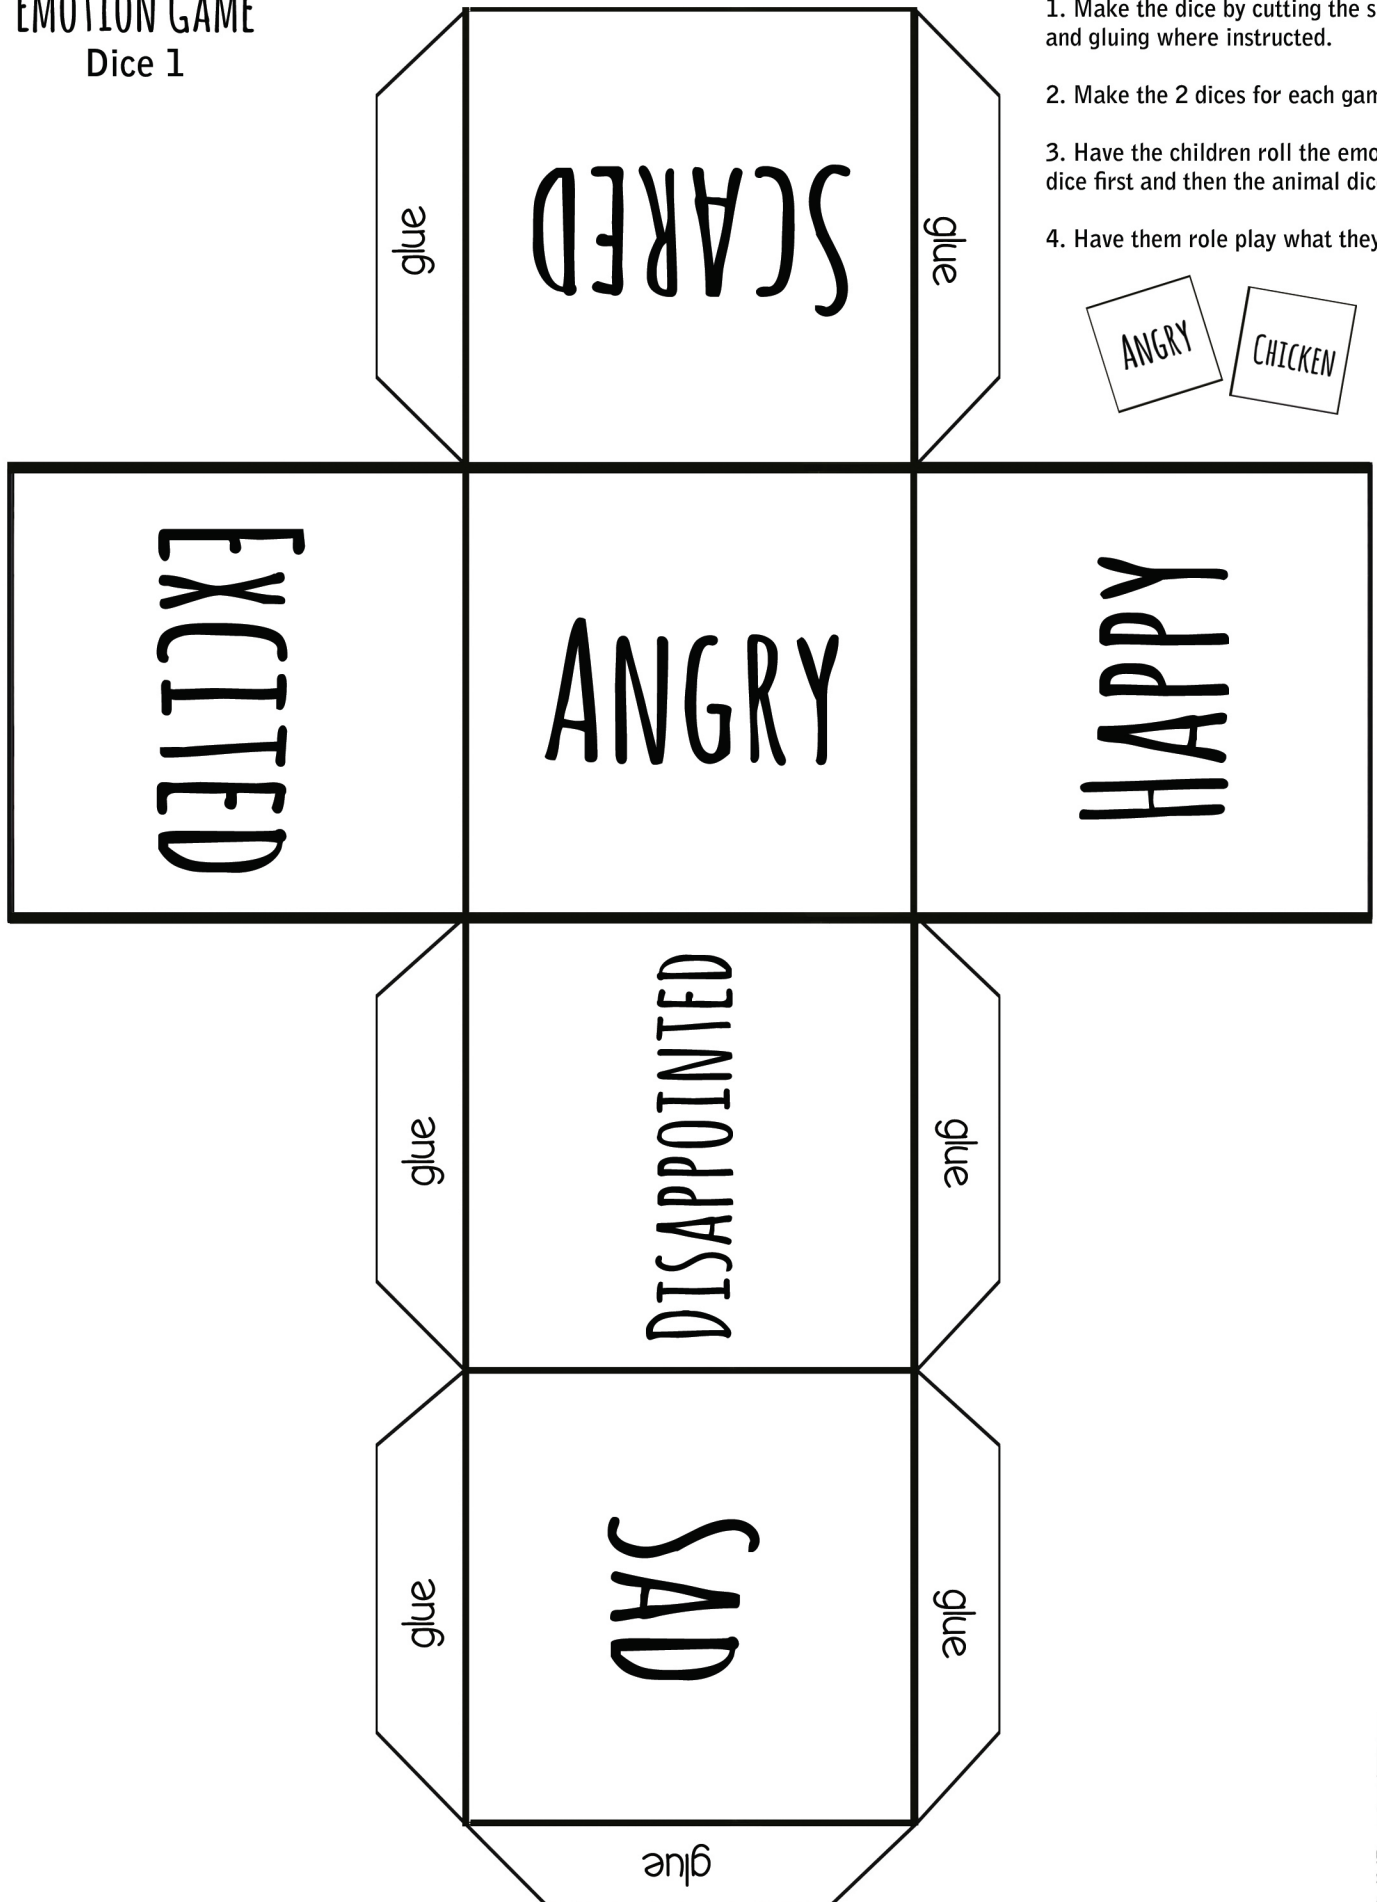

EMOTION GAME

Dice 1

1. Make the dice by cutting the shape and gluing where instructed.
2. Make the 2 dices for each game.
3. Have the children roll the emotion dice first and then the animal dice.
4. Have them role play what they rolled.